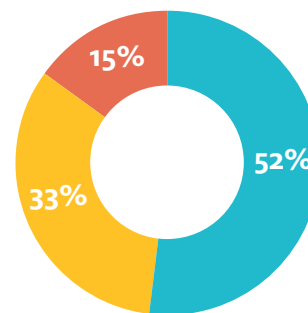

### Mathematical Modeling in the Middle Grades

Sponsor: Arizona Board of Regents

\$111,132

CYNTHIA ANHALT (UA DEPARTMENT OF MATHEMATICS) AND ERIN TURNER

## Sponsored Activity

- 52% Instruction
- 33% Research
- 15% Outreach/Service